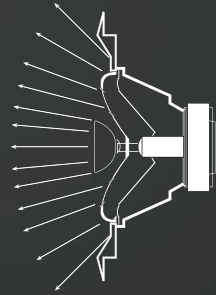

wavePlane™
TECHNOLOGY