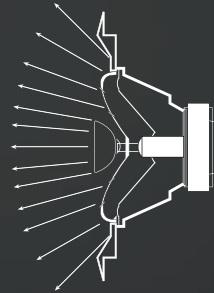

wavePlane™
TECHNOLOGY