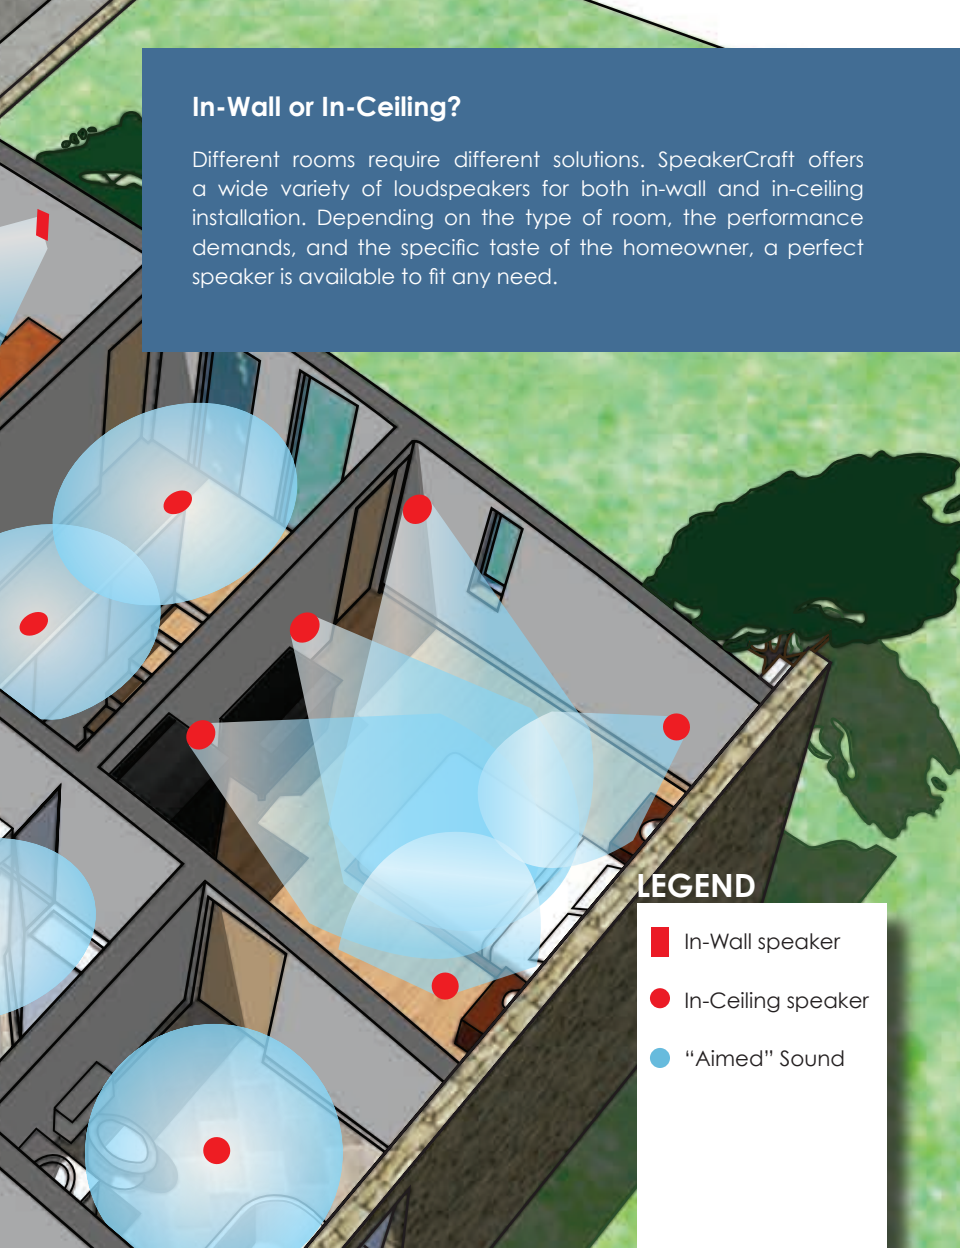

In-Wall or In-Ceiling?

Different rooms require different solutions. SpeakerCraft offers a wide variety of loudspeakers for both in-wall and in-ceiling installation. Depending on the type of room, the performance demands, and the specific taste of the homeowner, a perfect speaker is available to fit any need.

LEGEND

- In-Wall speaker
- In-Ceiling speaker
- "Aimed" Sound

Aimable

Speakers hidden away in walls or ceilings are a huge step toward a more attractive living space. However, sound travels in very predictable patterns. Directing sound to an exact position in a room requires that these patterns converge properly. The introduction of a speaker that actually pivots to the correct position while remaining flush in the wall or ceiling is one of our greatest technological achievements.

The award-winning AIM Cinema series delivers amazing sound quality while providing the flexibility to place the speakers wherever the layout or architecture of a room demands. This is important in stereo music applications and even more critical in home theater situations. Every speaker can be carefully placed and aimed to create the perfect sound field.